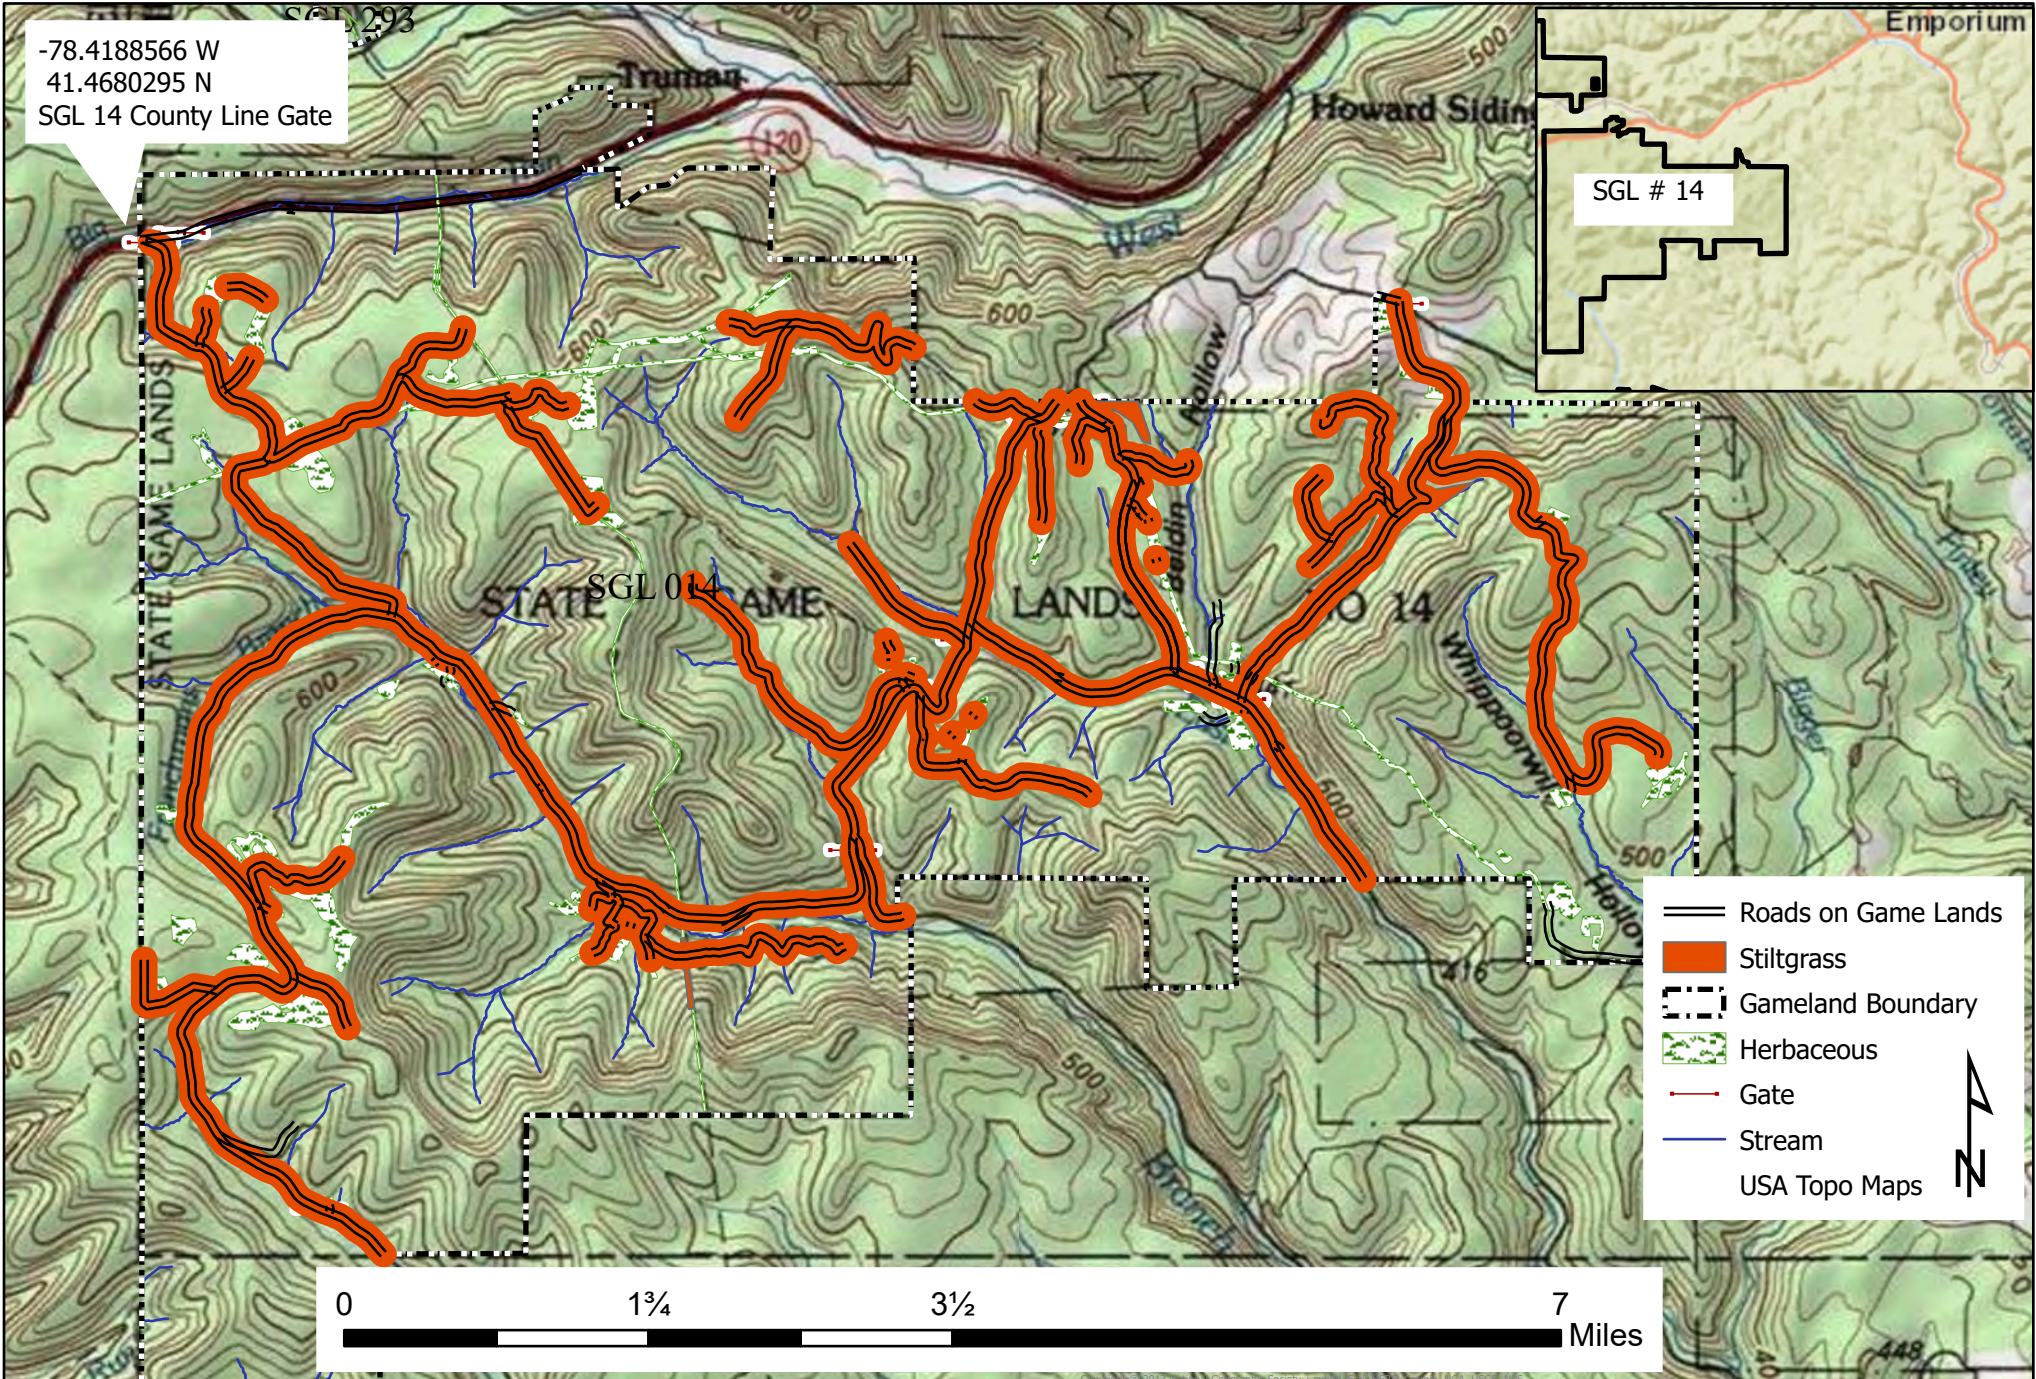

SGL # 14 Spring Herbicide for Stiltgrass

Cameron County Shippen Township

121 Acres

-78.4188566 W
41.4680295 N
SGL 14 County Line Gate

SGL # 34 Spring Herbicide for Stiltgrass

McKean County Norwich Township

Broadcast Spray 8.7 acres

STATE GAME LAND 89

CLINTON COUNTY

GRUGAN & COLEBROOK & BALD EAGLE TOWNSHIP

-  State Game Land Boundary
-  Unpaved Road
-  Roads on Game Lands
-  Herbicide Area

Clinton County Government, data.pa.gov, Esri, HERE, Garmin, SafeGraph, GeoTechnologies, Intel/METI/NASA, USGS, EPA, NPS, US Census Bureau, USDA, Esri, NASA, NOAA, USGS, FEMA

Duck Ponds stiltgrass

Broadcast Spray 71 Acres

STATE GAME LAND 134

LYCOMING & SULLIVAN COUNTY

PLUNKETTS CREEK & CASCADE & HILLSGROVE &

-  State Game Land Boundary
-  State or Township Road
-  Unpaved Road
-  Roads on Game Lands
-  Herbicide Area

SGL # 293 Spring Herbicide for Stiltgrass

Elk County St. Marys Cameron County Shippen Township

77 Acres