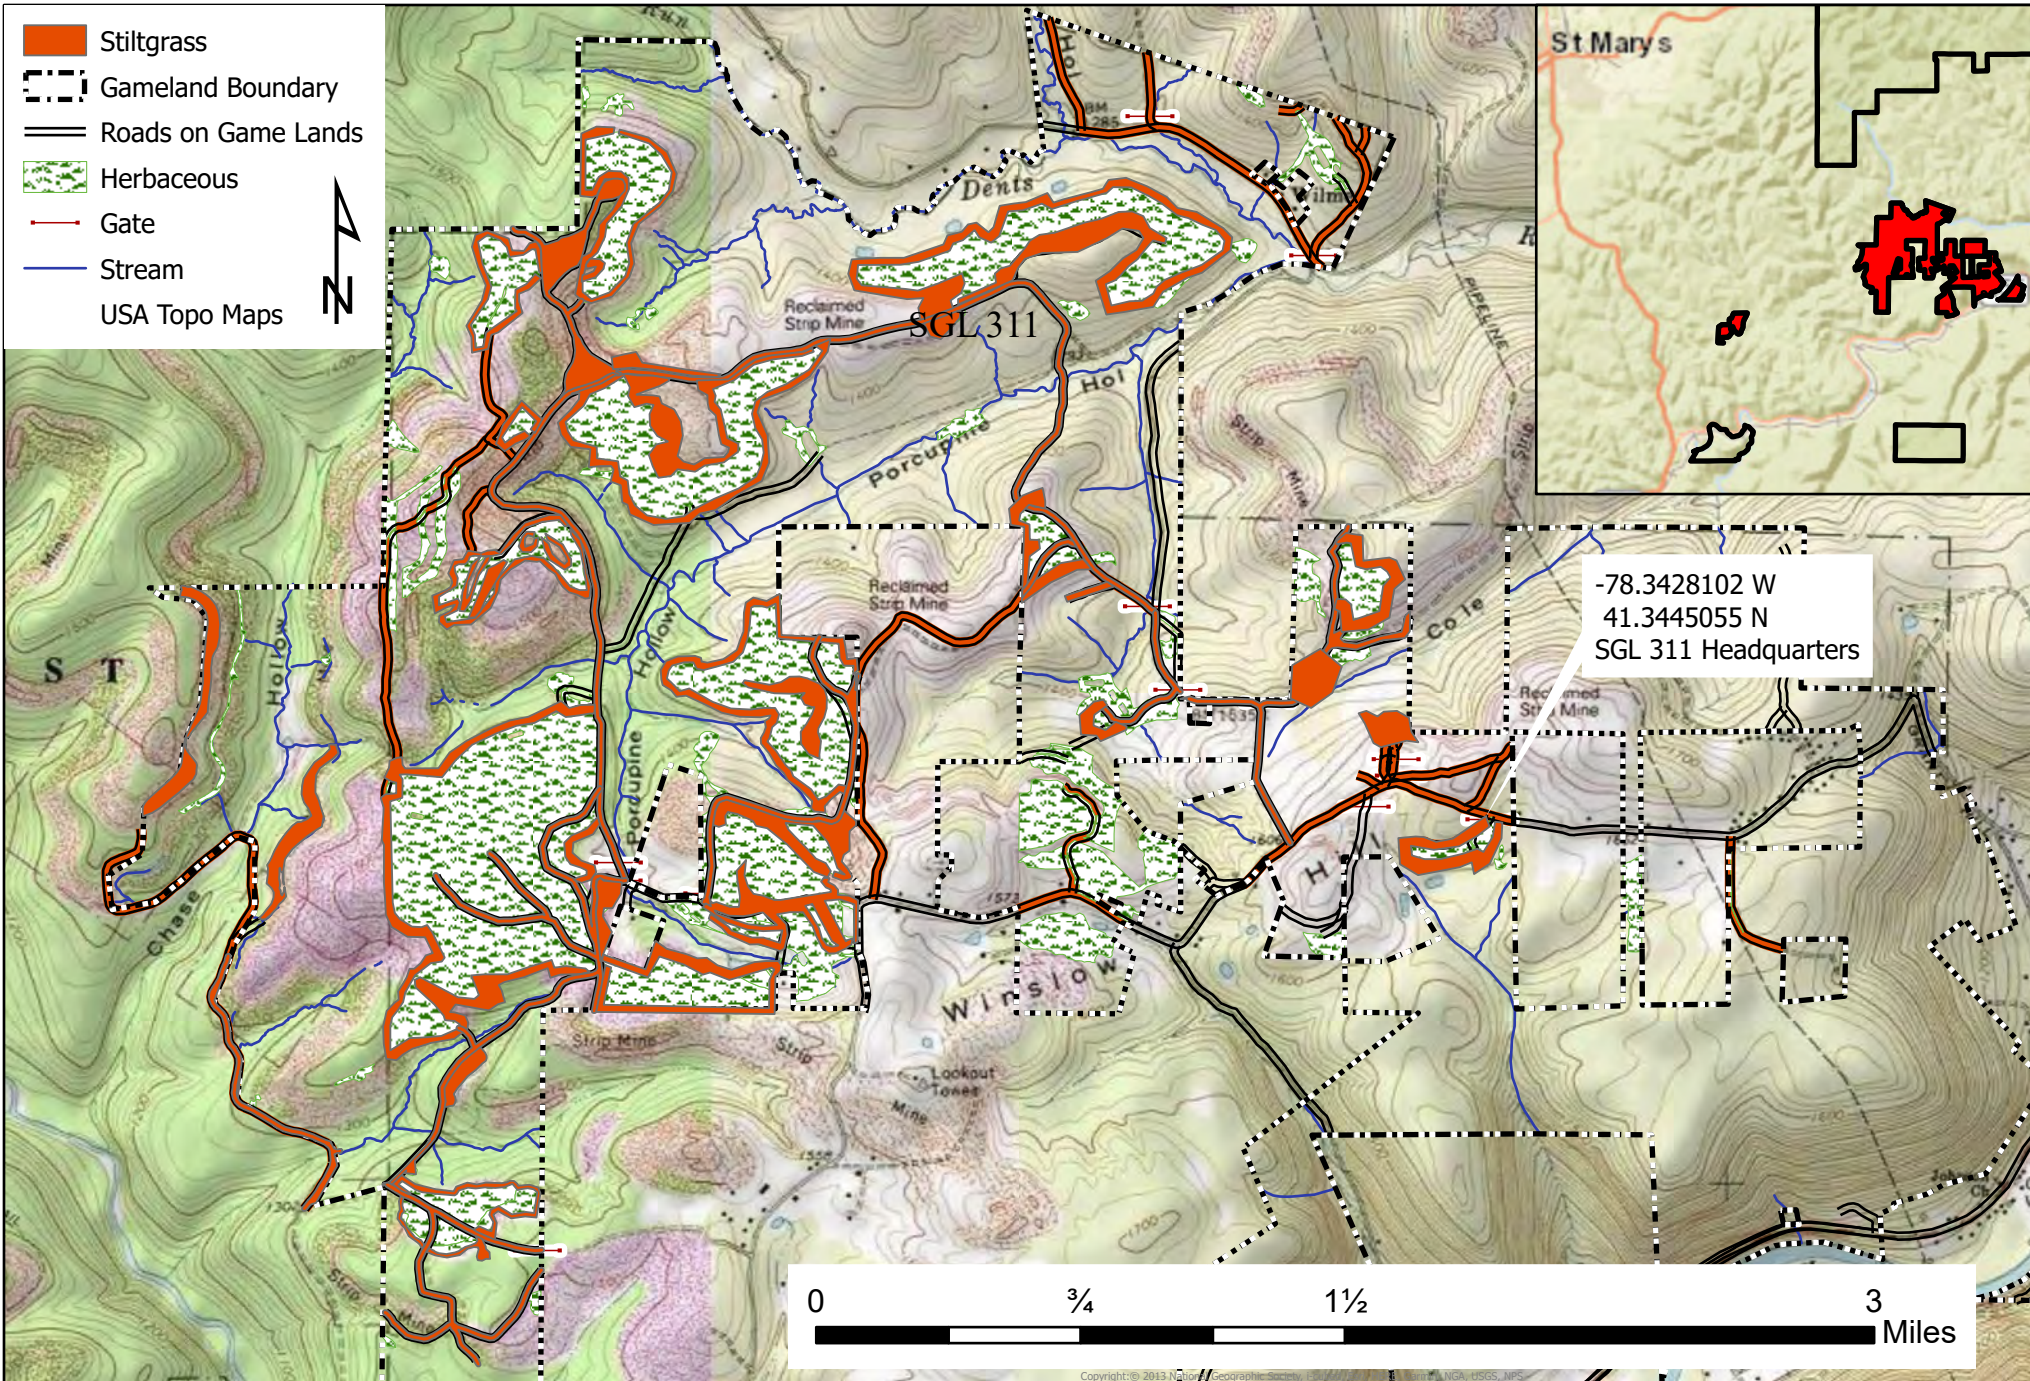

SGL # 14 Spring Herbicide for Stiltgrass

Cameron County Shippen Township

121 Acres

-78.4188566 W
41.4680295 N
SGL 14 County Line Gate

SGL # 34 Spring Herbicide for Stiltgrass

McKean County Norwich Township

Broadcast Spray 8.7 acres

STATE GAME LAND 89

CLINTON COUNTY

GRUGAN & COLEBROOK & BALD EAGLE TOWNSHIP

-  State Game Land Boundary
-  Unpaved Road
-  Roads on Game Lands
-  Herbicide Area

Clinton County Government, data.pa.gov, Esri, HERE, Garmin, SafeGraph, GeoTechnologies, Intel/METI/NASA, USGS, EPA, NPS, US Census Bureau, USDA, Esri, NASA, NOAA, USGS, FEMA

Duck Ponds stiltgrass

Broadcast Spray 71 Acres

STATE GAME LAND 134

LYCOMING & SULLIVAN COUNTY

PLUNKETTS CREEK & CASCADE & HILLSGROVE &

-  State Game Land Boundary
-  State or Township Road
-  Unpaved Road
-  Roads on Game Lands
-  Herbicide Area

SGL # 293 Spring Herbicide for Stiltgrass

Elk County St. Marys Cameron County Shippen Township

77 Acres