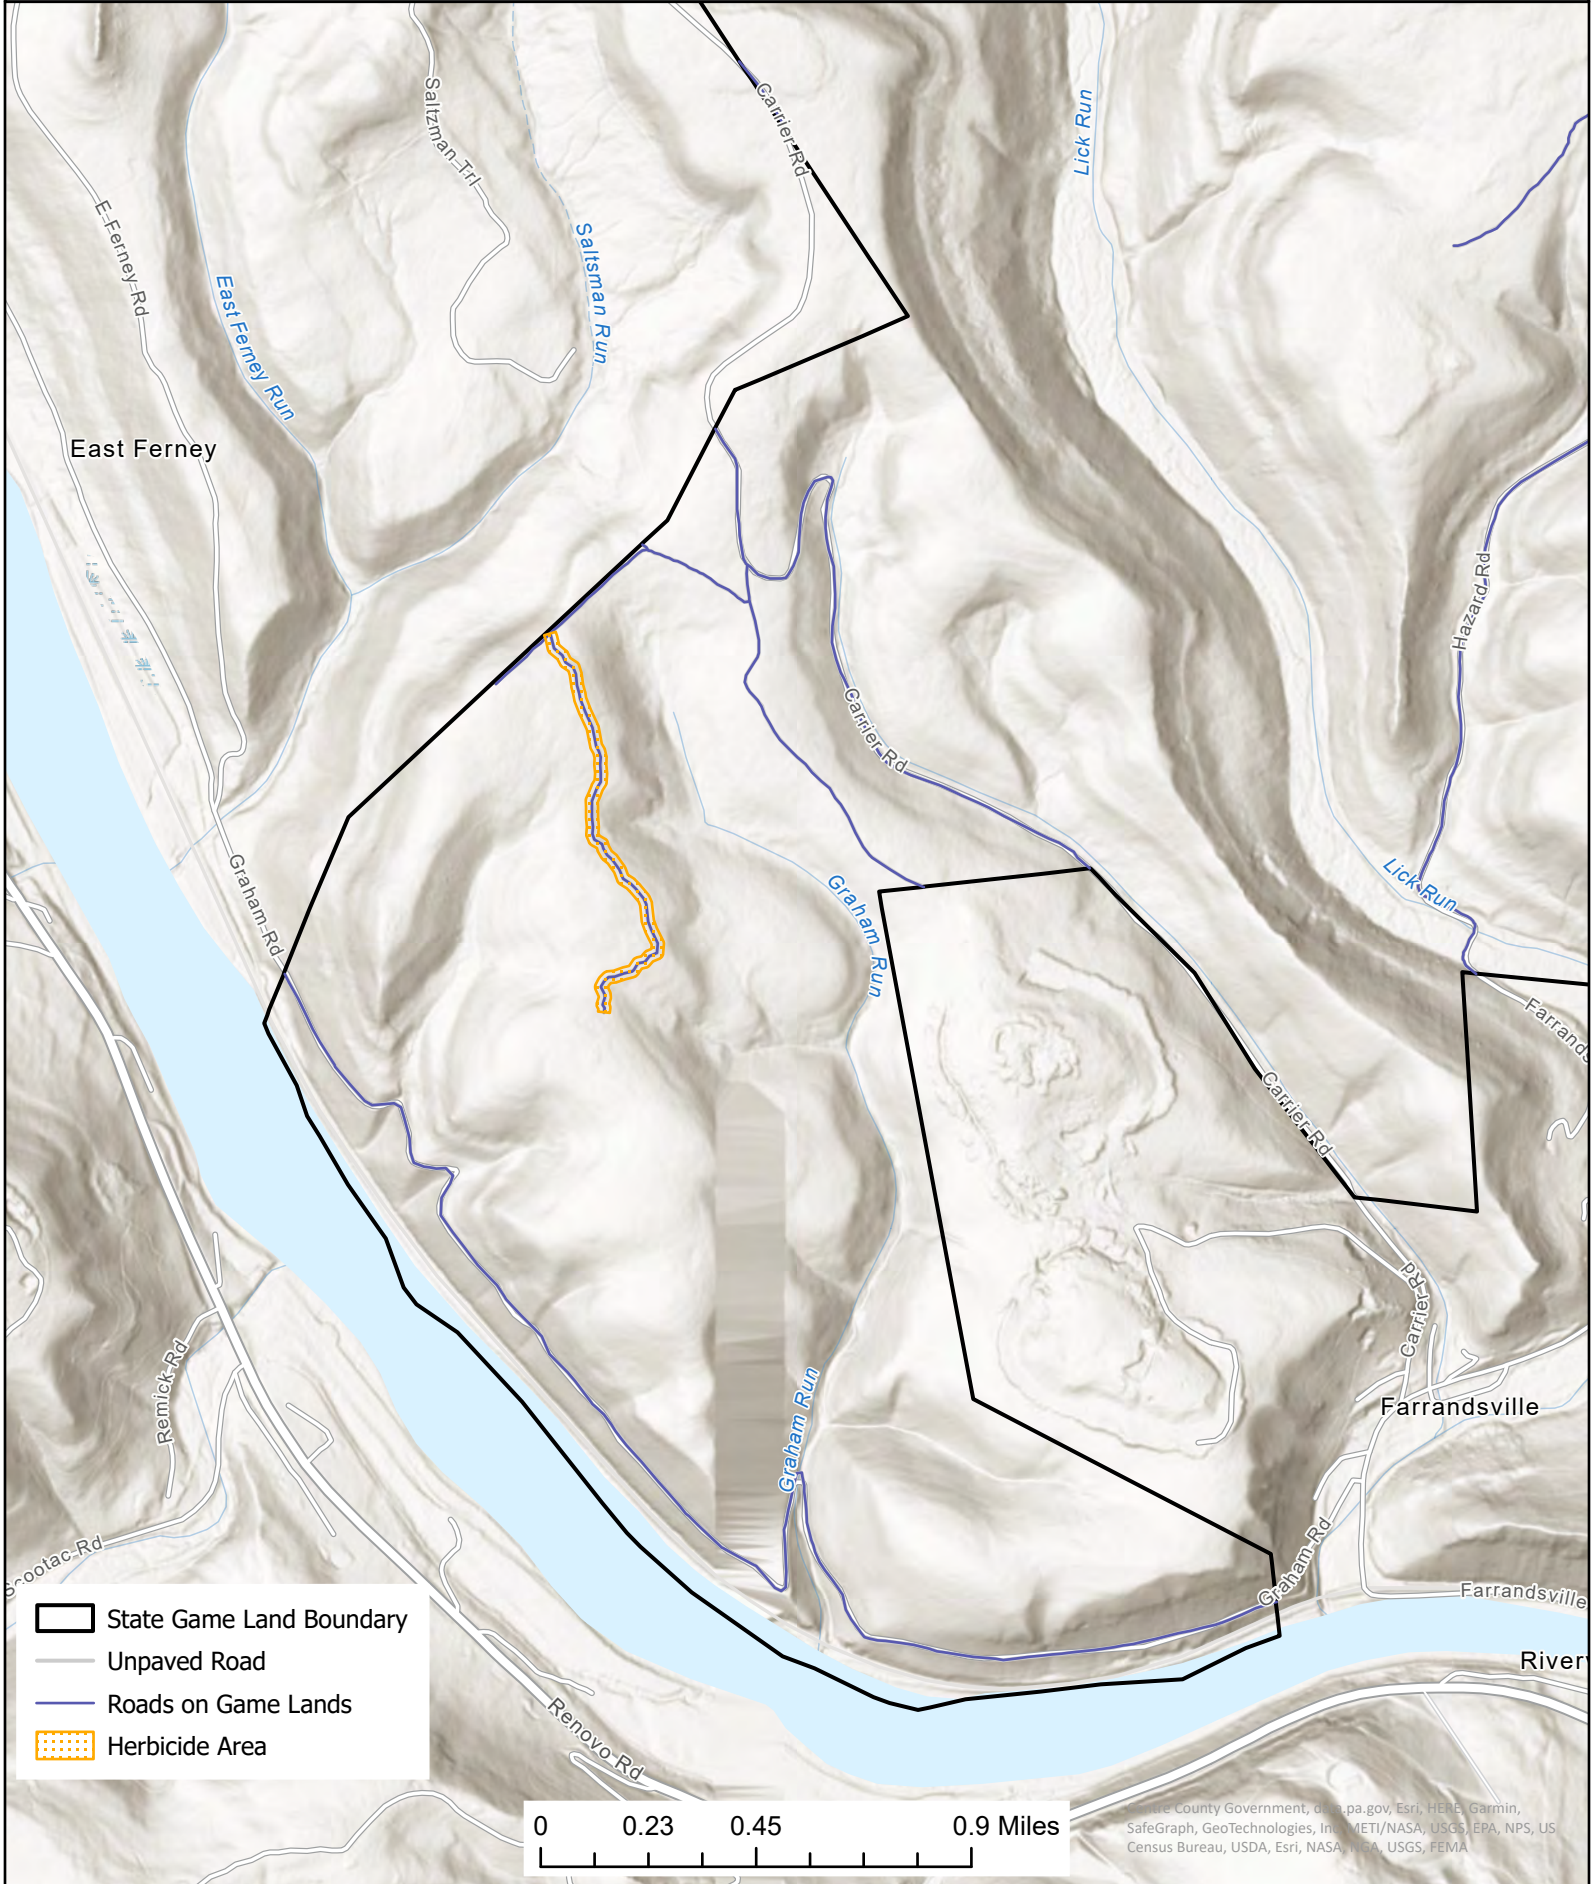

SGL # 14 Spring Herbicide for Stiltgrass

Cameron County Shippen Township

121 Acres

-78.4188566 W
41.4680295 N
SGL 14 County Line Gate

SGL # 34 Spring Herbicide for Stiltgrass

McKean County Norwich Township

80 Acres

SGL # 34 Spring Herbicide for Stiltgrass

Elk County Benezette Township

16 Acres

SGL # 34 Mosquito Creek Spring Herbicide for Stiltgrass

Clearfield County Girard Township

23 Acres

Guapo Stiltgrass

Broadcast Spray 8.7 acres

STATE GAME LAND 89

CLINTON COUNTY

GRUGAN & COLEBROOK & BALD EAGLE TOWNSHIP

-  State Game Land Boundary
-  Unpaved Road
-  Roads on Game Lands
-  Herbicide Area

Clinton County Government, data.pa.gov, Esri, HERE, Garmin, SafeGraph, GeoTechnologies, Intel/METI/NASA, USGS, EPA, NPS, US Census Bureau, USDA, Esri, NASA, NOAA, USGS, FEMA

SGL # 293 Spring Herbicide for Stiltgrass

Elk County St. Marys Cameron County Shippen Township

77 Acres