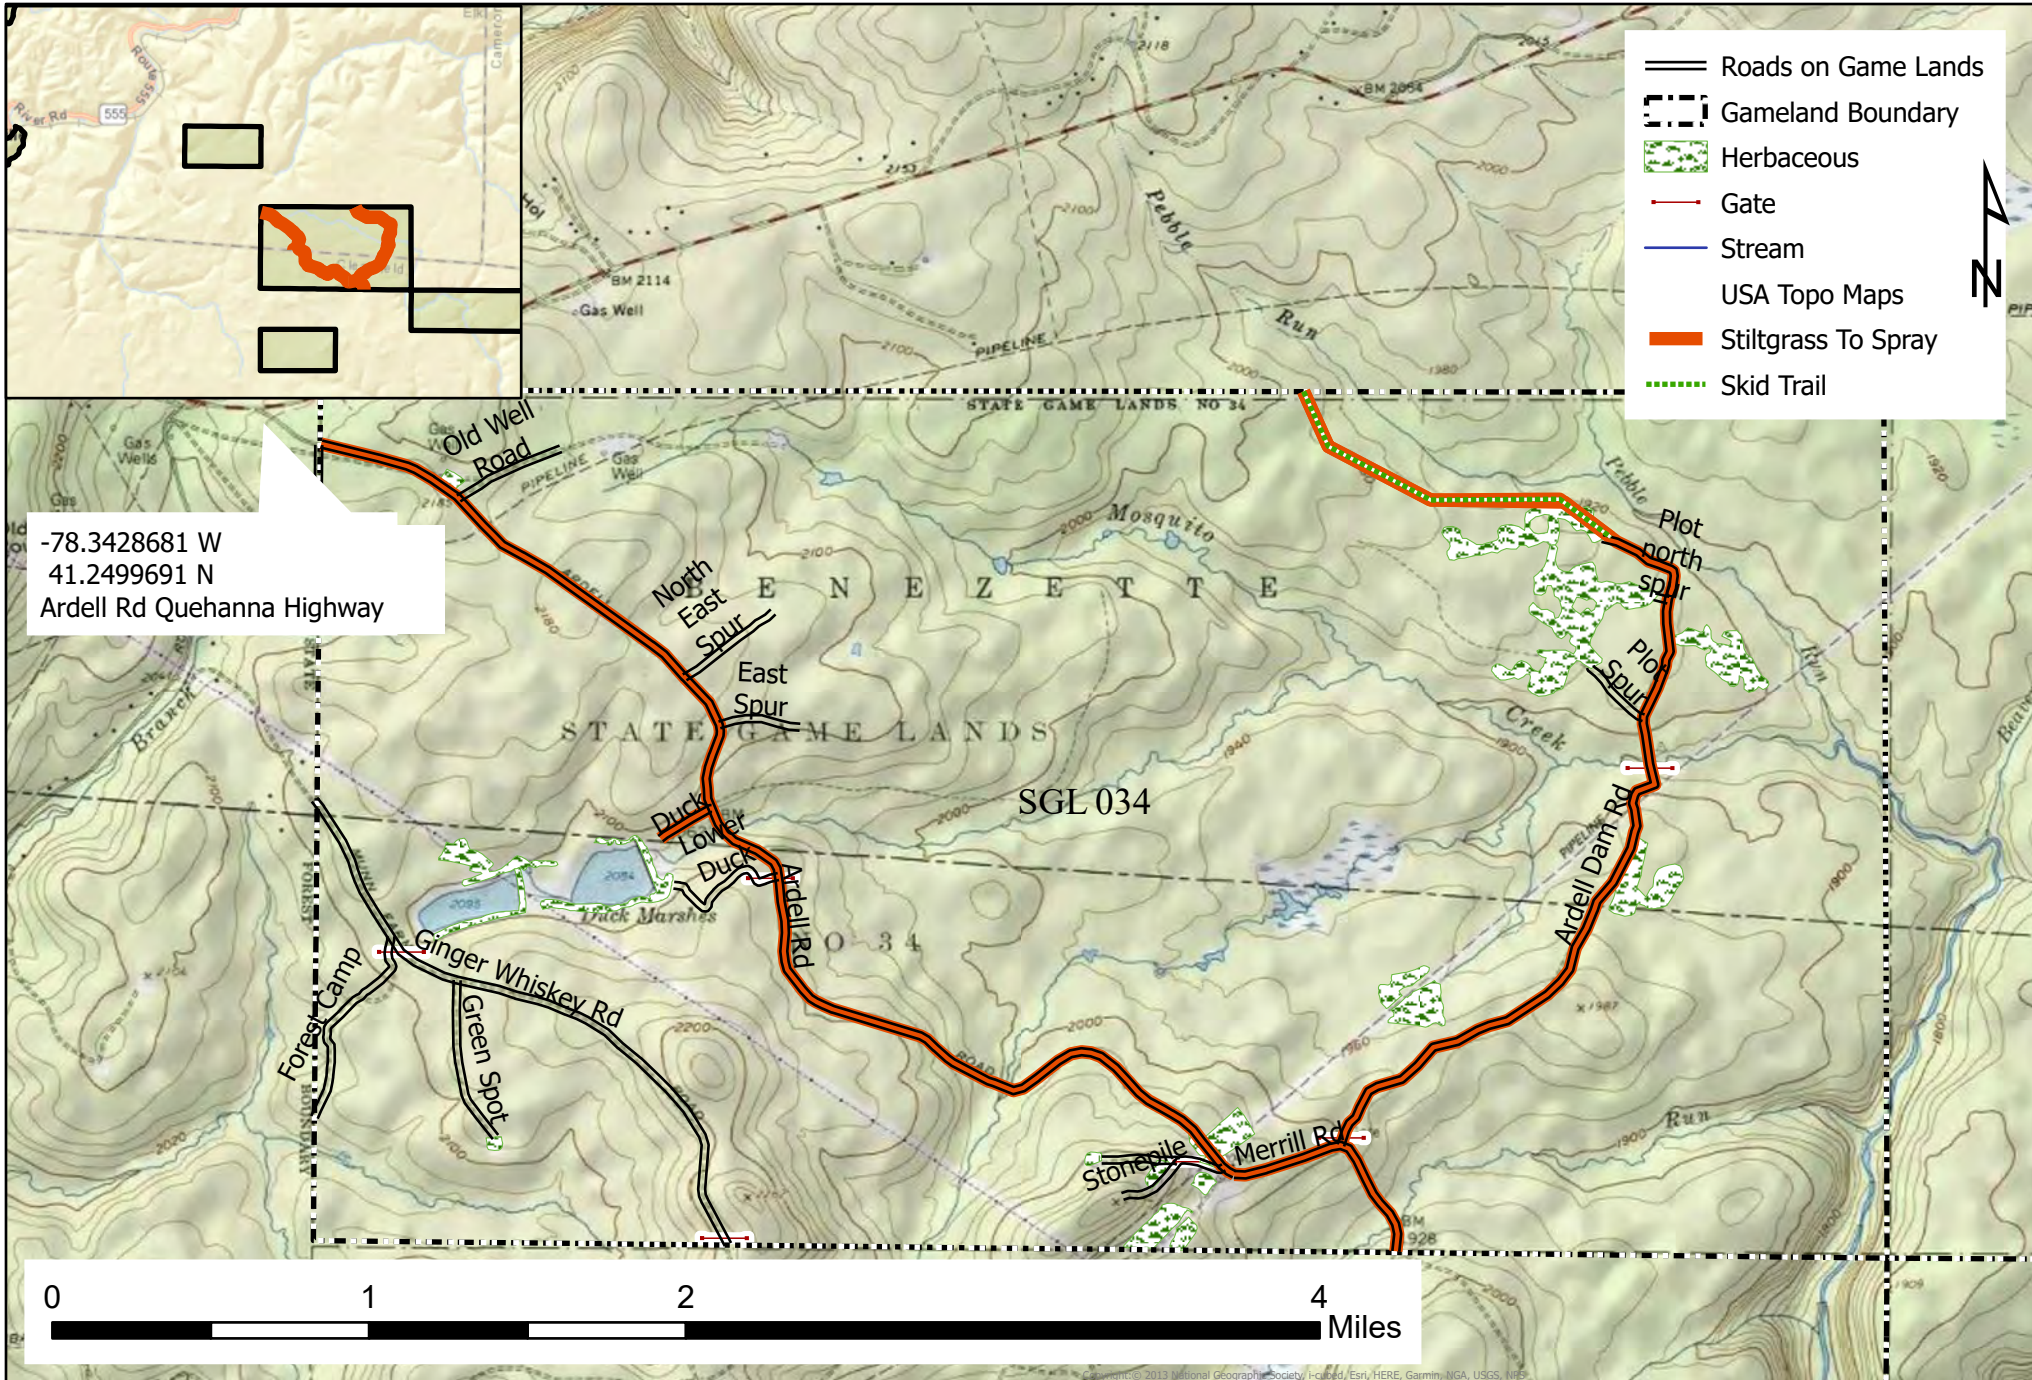

SGL # 14 Spring Herbicide for Stiltgrass

Cameron County Shippen Township

121 Acres

-78.4188566 W
41.4680295 N
SGL 14 County Line Gate

SGL # 34 Spring Herbicide for Stiltgrass

McKean County Norwich Township

80 Acres

SGL # 34 Spring Herbicide for Stiltgrass

Elk County Benezette Township

16 Acres

SGL # 34 Mosquito Creek Spring Herbicide for Stiltgrass

Clearfield County Girard Township

23 Acres

Guapo Stiltgrass

Broadcast Spray 8.7 acres

STATE GAME LAND 89

CLINTON COUNTY

GRUGAN & COLEBROOK & BALD EAGLE TOWNSHIP

-  State Game Land Boundary
-  Unpaved Road
-  Roads on Game Lands
-  Herbicide Area

Clinton County Government, data.pa.gov, Esri, HERE, Garmin, SafeGraph, GeoTechnologies, Intel/METI/NASA, USGS, EPA, NPS, US Census Bureau, USDA, Esri, NASA, NOAA, USGS, FEMA

SGL # 293 Spring Herbicide for Stiltgrass

Elk County St. Marys Cameron County Shippen Township

77 Acres