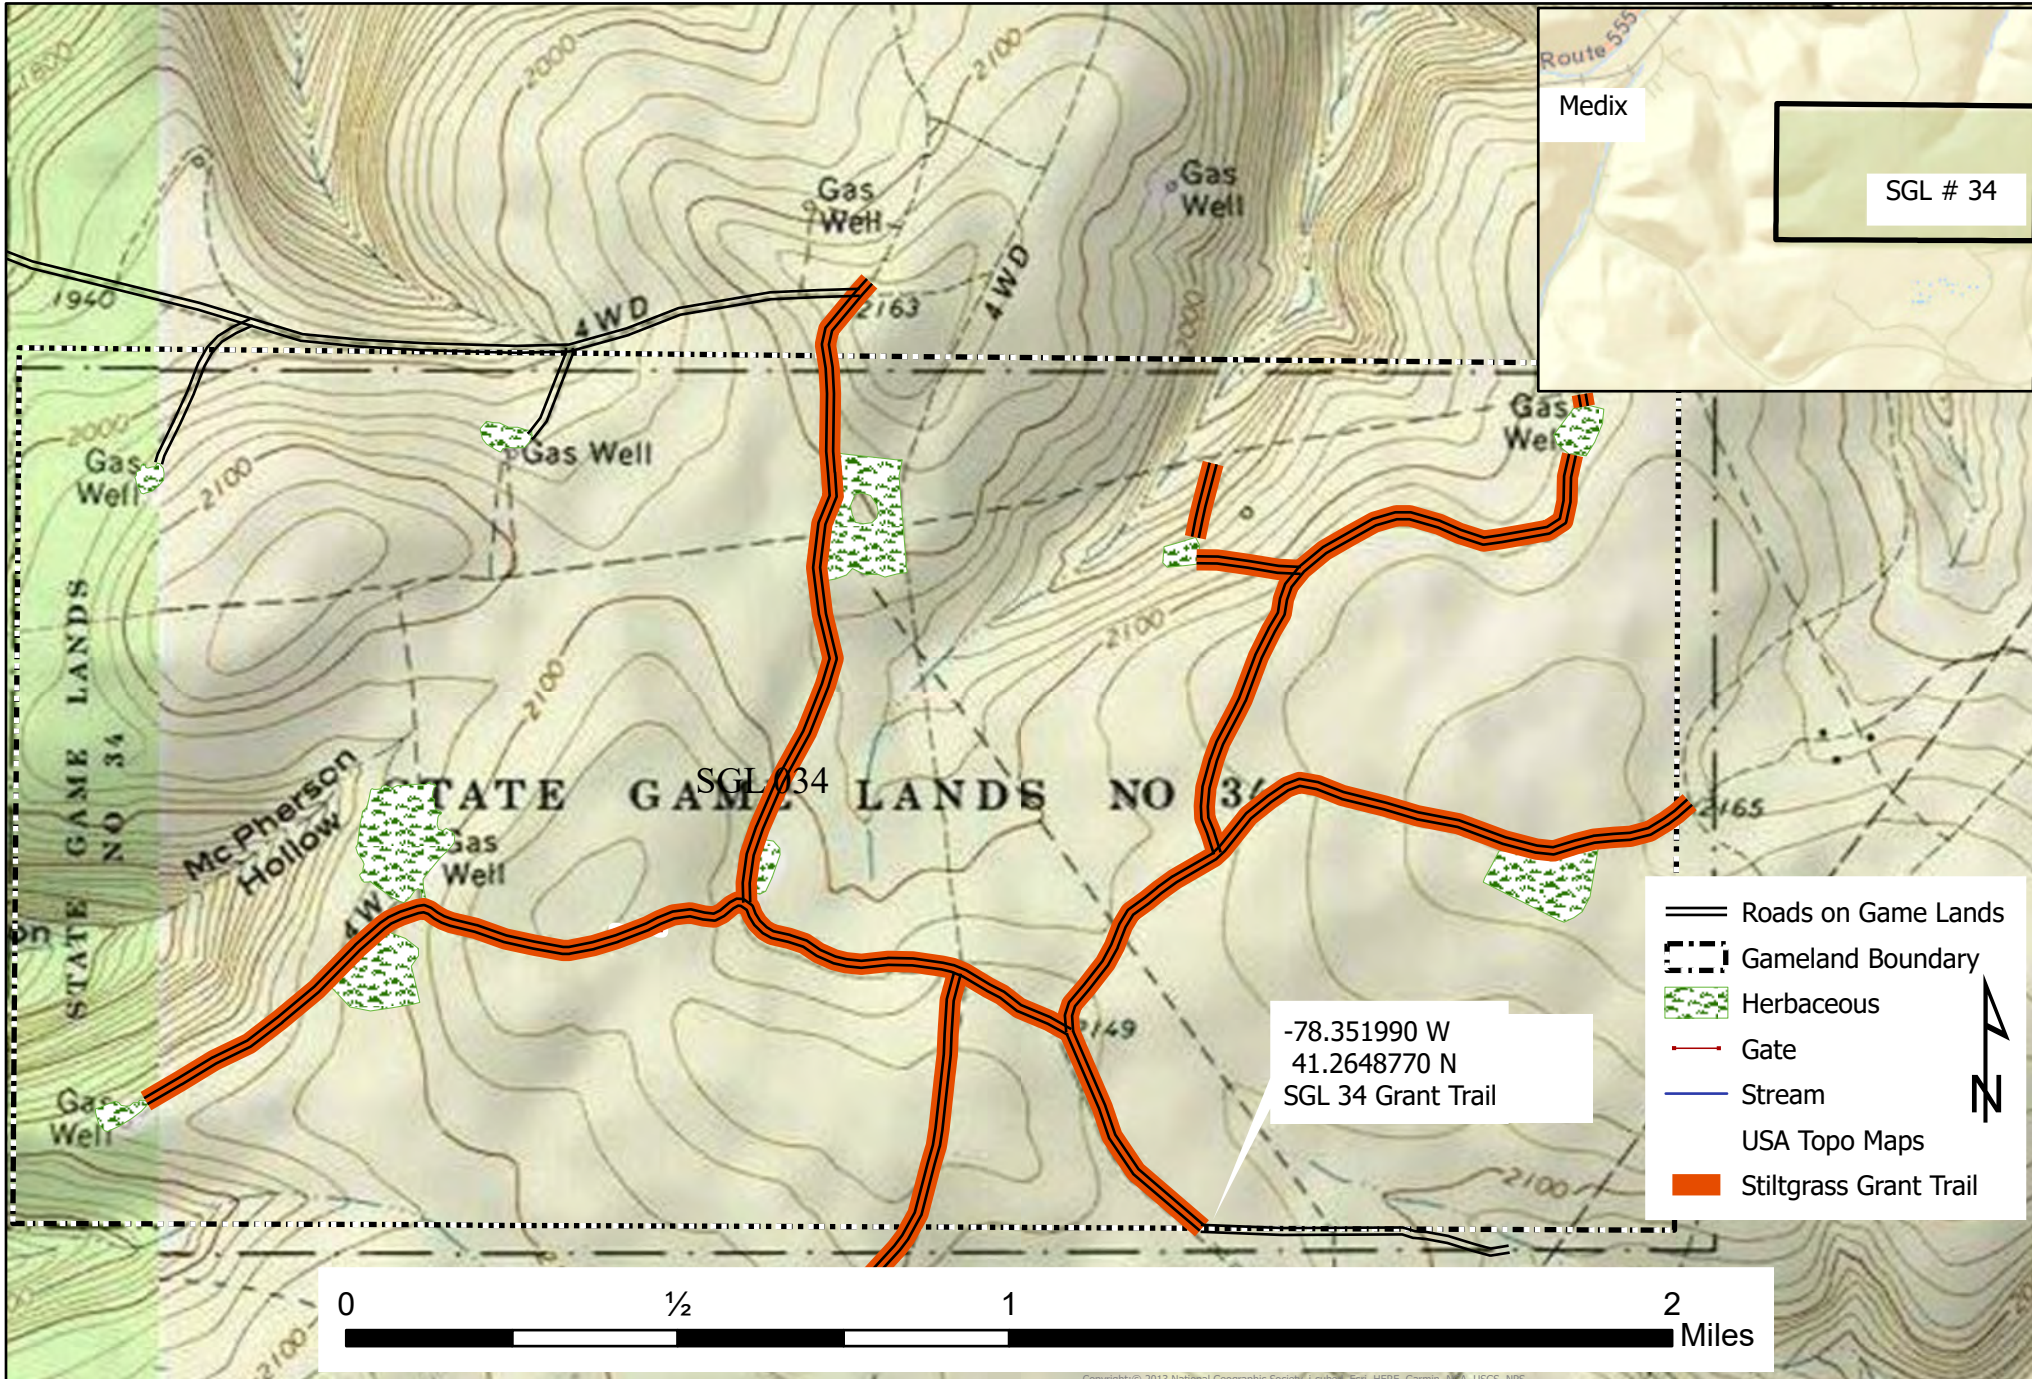

SGL # 14 Spring Herbicide for Stiltgrass

Cameron County Shippen Township

121 Acres

-78.4188566 W
41.4680295 N
SGL 14 County Line Gate

SGL # 34 Spring Herbicide for Stiltgrass

McKean County Norwich Township

80 Acres

SGL # 34 Spring Herbicide for Stiltgrass

Elk County Benezette Township

16 Acres

SGL # 34 Mosquito Creek Spring Herbicide for Stiltgrass

Clearfield County Girard Township

23 Acres

Guapo Stiltgrass

Broadcast Spray 8.7 acres

STATE GAME LAND 89

CLINTON COUNTY

GRUGAN & COLEBROOK & BALD EAGLE TOWNSHIP

-  State Game Land Boundary
-  Unpaved Road
-  Roads on Game Lands
-  Herbicide Area

Clinton County Government, data.pa.gov, Esri, HERE, Garmin, SafeGraph, GeoTechnologies, Intel/METI/NASA, USGS, EPA, NPS, US Census Bureau, USDA, Esri, NASA, NOAA, USGS, FEMA

SGL # 293 Spring Herbicide for Stiltgrass

Elk County St. Marys Cameron County Shippen Township

77 Acres