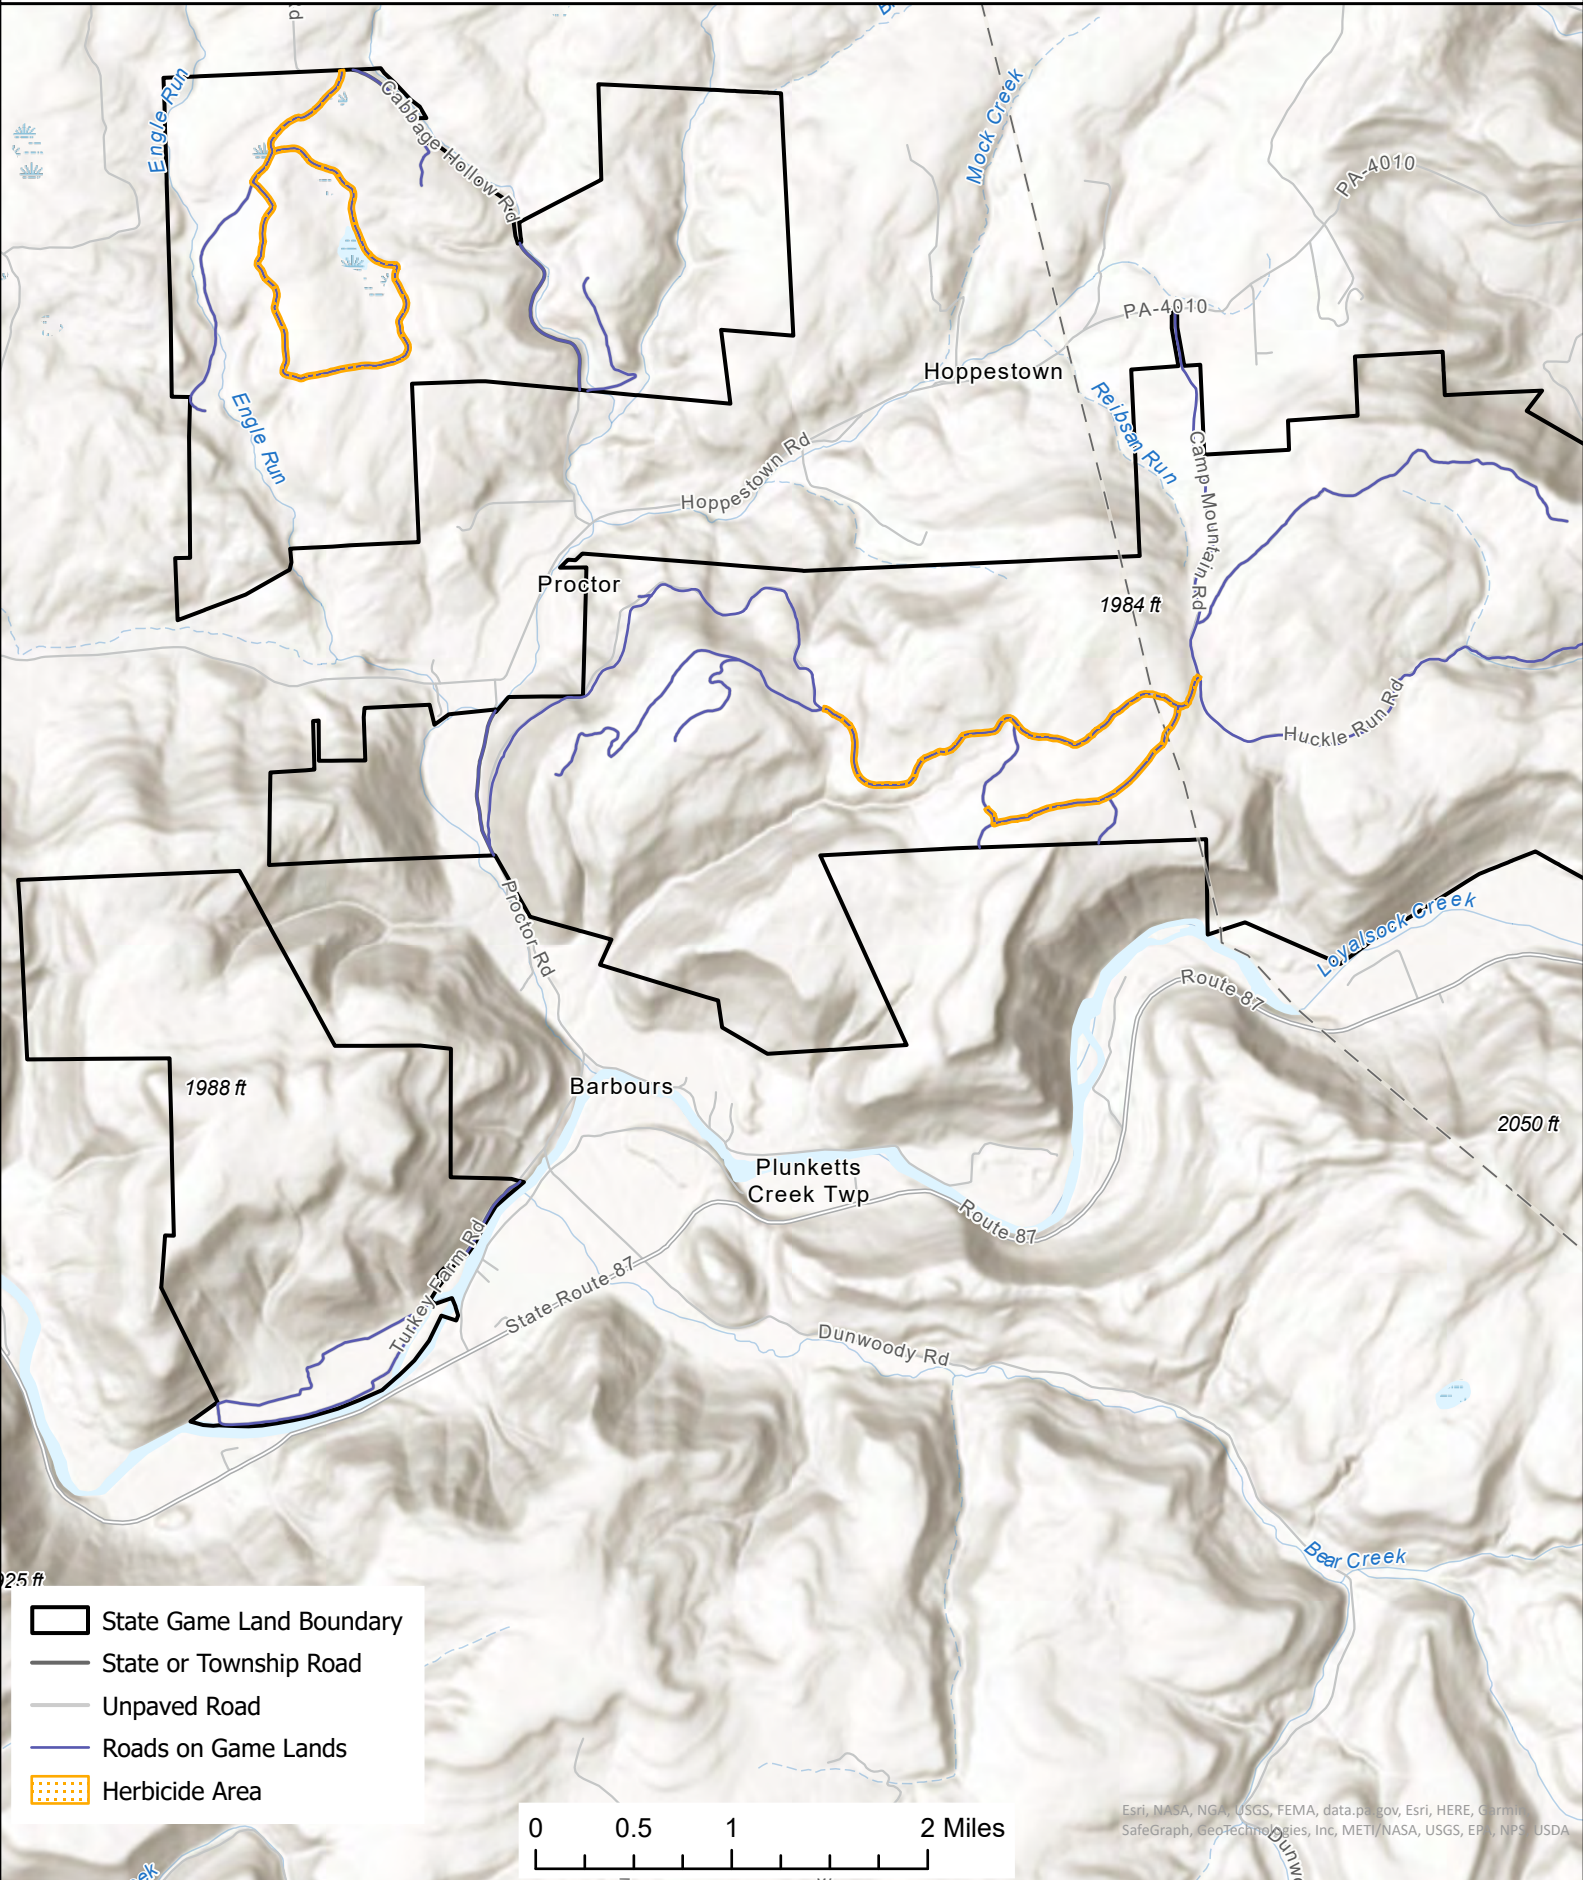

SGL # 14 Spring Herbicide for Stiltgrass

Cameron County Shippen Township

121 Acres

-78.4188566 W
41.4680295 N
SGL 14 County Line Gate

SGL # 34 Spring Herbicide for Stiltgrass

McKean County Norwich Township

Broadcast Spray 8.7 acres

STATE GAME LAND 89

CLINTON COUNTY

GRUGAN & COLEBROOK & BALD EAGLE TOWNSHIP

-  State Game Land Boundary
-  Unpaved Road
-  Roads on Game Lands
-  Herbicide Area

Clinton County Government, data.pa.gov, Esri, HERE, Garmin, SafeGraph, GeoTechnologies, Intel/METI/NASA, USGS, EPA, NPS, US Census Bureau, USDA, Esri, NASA, NOAA, USGS, FEMA

Duck Ponds stiltgrass

Broadcast Spray 71 Acres

STATE GAME LAND 134

LYCOMING & SULLIVAN COUNTY

PLUNKETTS CREEK & CASCADE & HILLSGROVE &

-  State Game Land Boundary
-  State or Township Road
-  Unpaved Road
-  Roads on Game Lands
-  Herbicide Area

SGL # 293 Spring Herbicide for Stiltgrass

Elk County St. Marys Cameron County Shippen Township

77 Acres