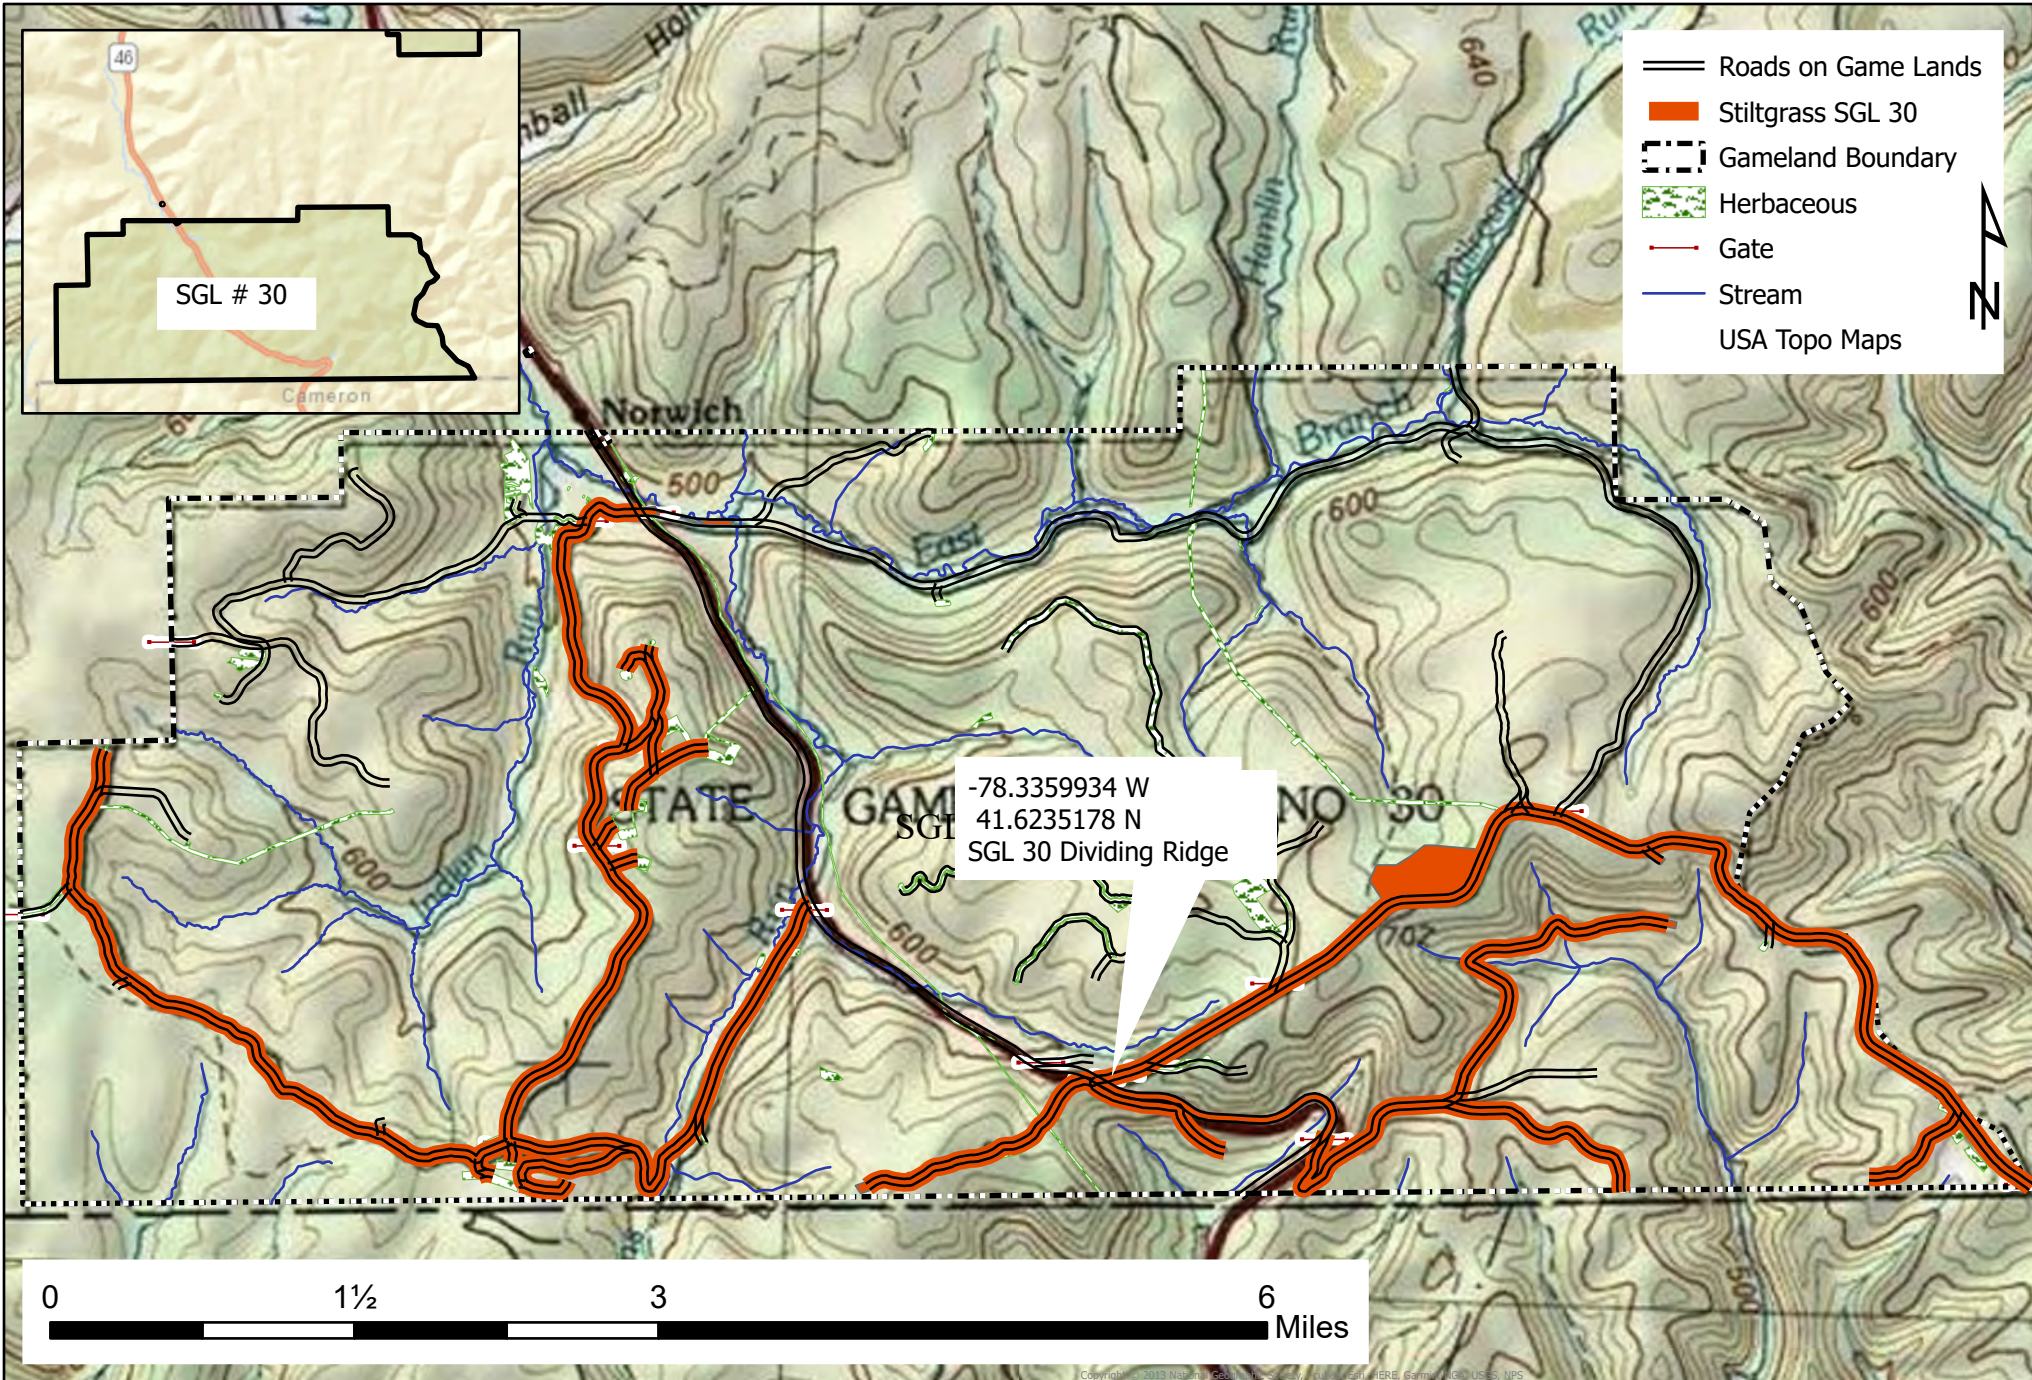

SGL # 14 Spring Herbicide for Stiltgrass

Cameron County Shippen Township

121 Acres

-78.4188566 W
41.4680295 N
SGL 14 County Line Gate

SGL # 34 Spring Herbicide for Stiltgrass

McKean County Norwich Township

80 Acres

SGL # 34 Spring Herbicide for Stiltgrass

Elk County Benezette Township

16 Acres

SGL # 34 Mosquito Creek Spring Herbicide for Stiltgrass

Clearfield County Girard Township

23 Acres

Guapo Stiltgrass

Broadcast Spray 8.7 acres

STATE GAME LAND 89

CLINTON COUNTY

GRUGAN & COLEBROOK & BALD EAGLE TOWNSHIP

-  State Game Land Boundary
-  Unpaved Road
-  Roads on Game Lands
-  Herbicide Area

Clinton County Government, data.pa.gov, Esri, HERE, Garmin, SafeGraph, GeoTechnologies, Intel/METI/NASA, USGS, EPA, NPS, US Census Bureau, USDA, Esri, NASA, NOAA, USGS, FEMA

SGL # 293 Spring Herbicide for Stiltgrass

Elk County St. Marys Cameron County Shippen Township

77 Acres